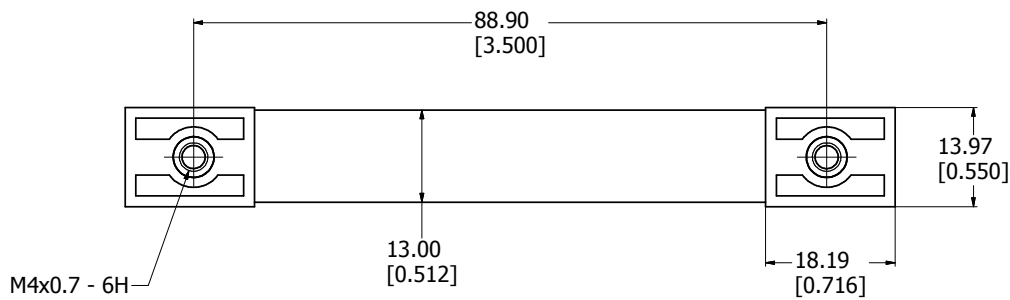

SIDE VIEW

EXPLODED HANDLE ASSEMBLY

BOTTOM VIEW

1427NBC, BB, GC		
Part #	Plastic End Post	Aluminum Bar Handle
1427NBC	Black	Clear
1427NBB	Black	Black
1427NGC	Grey	Clear
Hardware		
2 Screws - Countersink M4 x 10		
2 Washers		
**note handle sold singly		