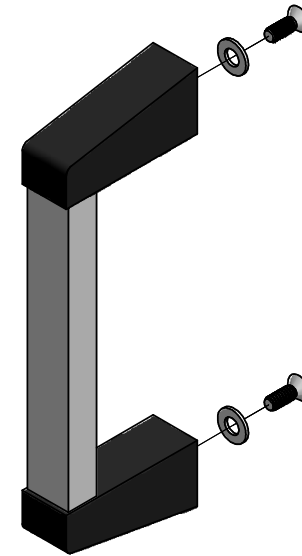

SIDE VIEW

EXPLODED HANDLE ASSEMBLY

BOTTOM VIEW

1427NBC, BB, GC		
Part #	Plastic End Post	Aluminum Bar Handle
1427NBC	Black	Clear
1427NBB	Black	Black
1427NGC	Grey	Clear
Hardware		
2 Screws - Countersink M4 x 10		
2 Washers		
**note handle sold singly		

HAMMOND
MANUFACTURING™

1427NBC, BB, GC