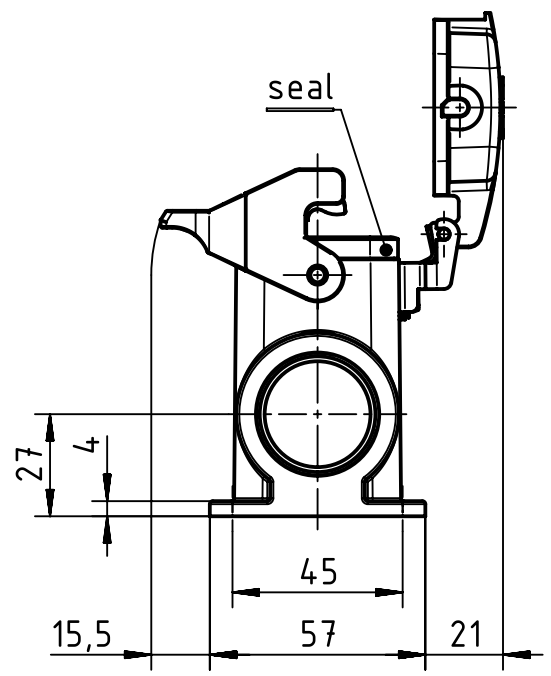

1 2 3 4 5 6

A

B

C

D

	All rights reserved Department EL PD - DE	All Dimensions in mm Original Size DIN A4		Scale 1:2	Free size tol.	Ref. Sub.
		Created by GRUBES	Inspected by TIEMANNA	Standardisation SCHMIDTM	Date 2014-07-02	State Final Release
HARTING Electric GmbH & Co. KG D-32339 Espelkamp		Title Han B Base Surface HC 1 Lever			Doc-Key / ECM-Nr. 100207210/UGD/004/A 500000076187	
		Type TB	Number 19 30 006 0297		Rev. A	Page 1/1