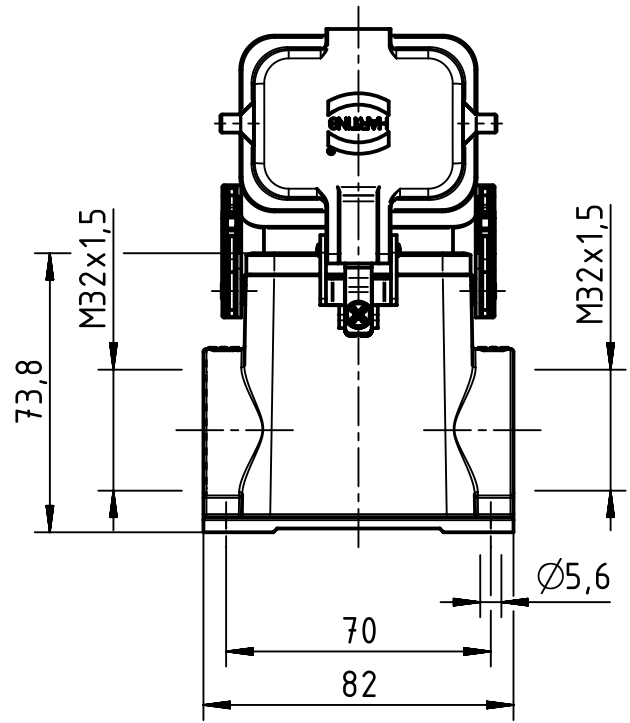

1 2 3 4 5 6

A

B

C

D

	All rights reserved Department EL PD - DE	All Dimensions in mm Original Size DIN A4		Scale 1:2	Free size tol.	Ref. Sub.
		Created by GRUBES	Inspected by TIEMANNA	Standardisation SCHMIDTM	Date 2014-07-02	State Final Release
HARTING Electric GmbH & Co. KG D-32339 Espelkamp		Title Han B Base Surface HC 1 Lever			Doc-Key / ECM-Nr. 100207210/UGD/004/A 500000076187	
		Type TB	Number 19 30 006 0297		Rev. A	Page 1/1