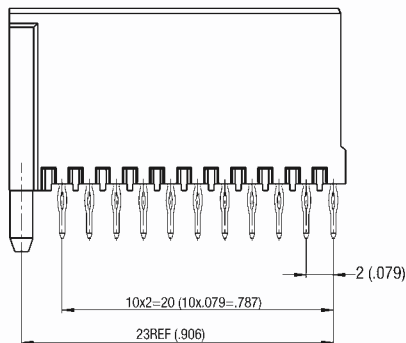

# Vertical Male

## Series 7200 – Style C 11, 77 Contacts

- Up to 55 signal contacts and 22 ground shield contacts in 5 or 5+2 rows of 11 positions
- This connector is designed for end positions only
- Designed for gas tight press-fit installations
- Twelve different contact styles are available for customizing connector to exact specifications (complete form on page 57)
- This connector should be used in conjunction with a Style A or AB connector

### DIMENSIONS: millimeters (inches)