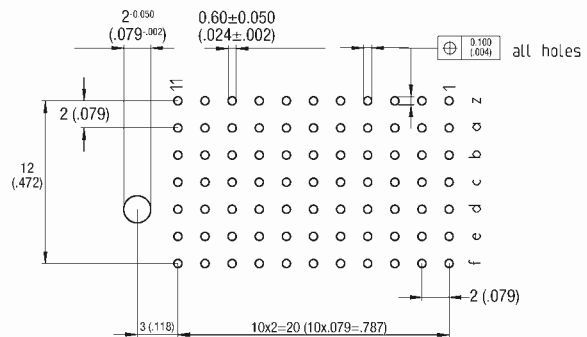

## Series 7200 – Style C 11, 77 Contacts

- Up to 55 signal contacts and 22 ground shield contacts in 5 or 5+2 rows of 11 positions
- This connector is designed for end positions only
- Designed for gas tight press-fit installations
- Twelve different contact styles are available for customizing connector to exact specifications (complete form on page 57)
- This connector should be used in conjunction with a Style A or AB connector

### DIMENSIONS: millimeters (inches)

### LAYOUT