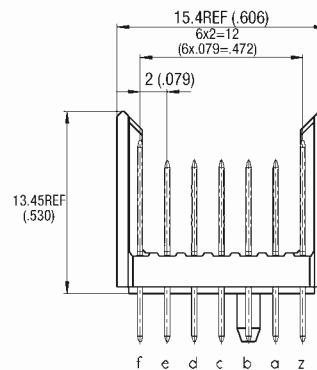

# Vertical Male

## Series 7200 – Style C 11, 77 Contacts

- Up to 55 signal contacts and 22 ground shield contacts in 5 or 5+2 rows of 11 positions
- This connector is designed for end positions only
- Designed for gas tight press-fit installations
- Twelve different contact styles are available for customizing connector to exact specifications (complete form on page 57)
- This connector should be used in conjunction with a Style A or AB connector

### DIMENSIONS: millimeters (inches)