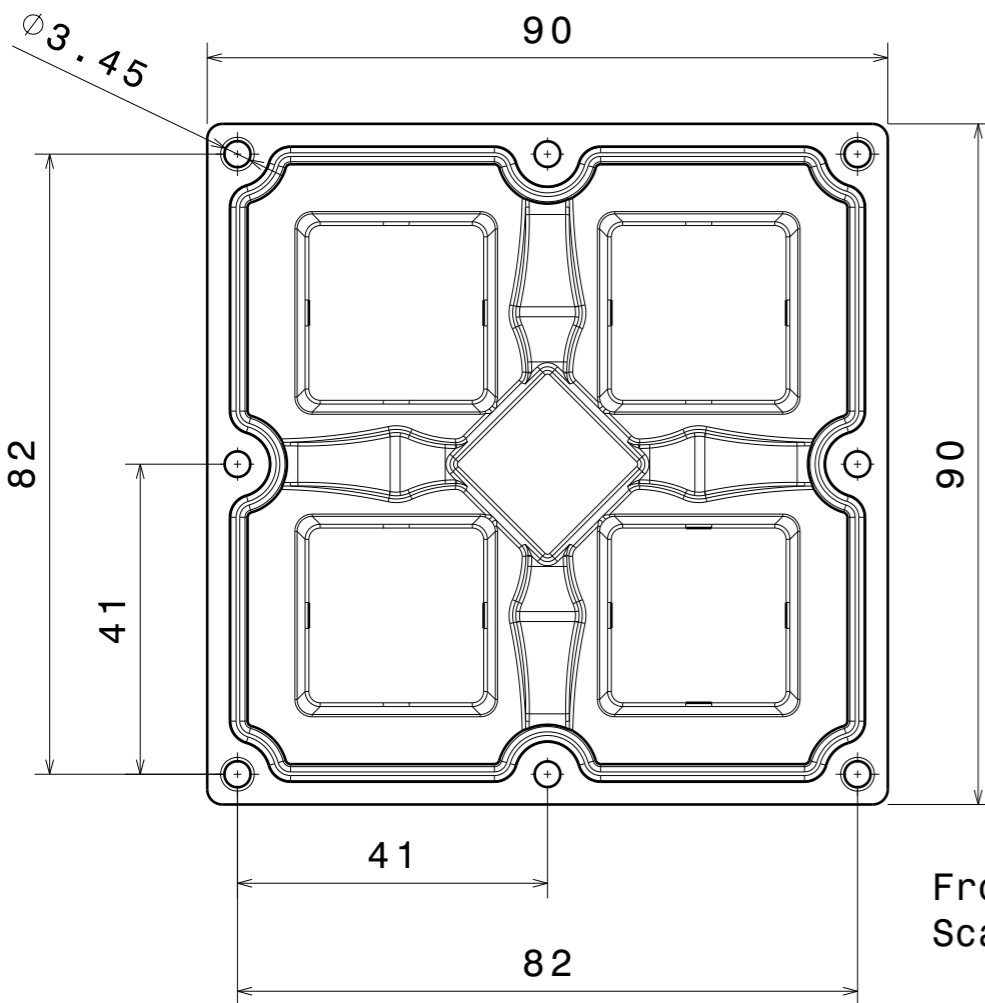

16.4

Bottom view  
Scale: 1:1

Isometric view  
Scale: 1:1

Front view  
Scale: 1:1

Rear view  
Scale: 1:1

INDEX	PART NO	DESCRIPTION	MATERIAL	COLOUR
1	C15766	HB-2X2MX-8-M	PMMA	
	C15757	STRADA-2X2MX-8-SEAL	Silicone	

Tolerances if not otherwise shown  
According to DIN ISO 2768-1  
Linear measures:  
Up to 30mm class M, otherwise class C.  
According to DIN ISO 2768-2  
Form and position: class L

Ledil Oy  
Salorankatu 10  
FIN 24240 SALO  
Finland

THIRD ANGLE PROJECTION:

DRAWING TITLE  
CS15767\_HB-2X2MX-8-M

This drawing is the property of LEDiL Oy. It may not be reproduced, copied or communicated without a written agreement with LEDiL Oy.

SIZE	PART NUMBER
A3	CS15765

SCALE	1:1	WEIGHT	46,8 g	SHEET	1/1
-------	-----	--------	--------	-------	-----

H

G

B

A