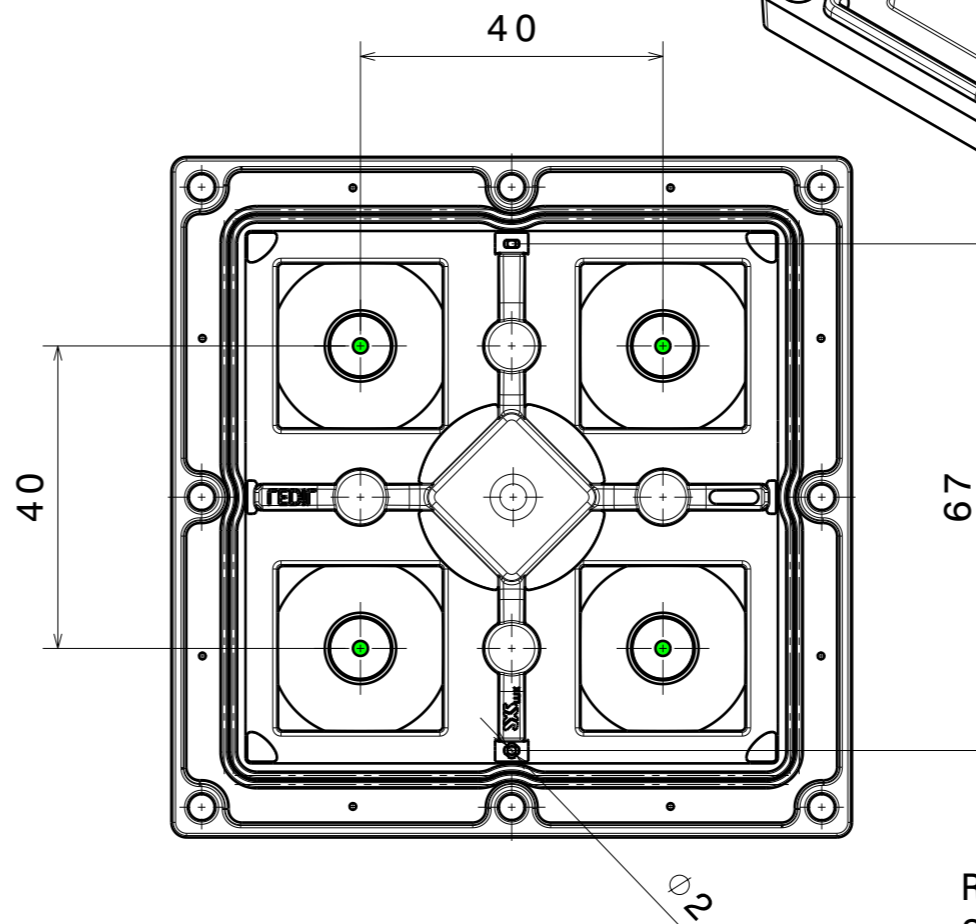

16.4

Bottom view  
Scale: 1:1

Isometric view  
Scale: 1:1

Front view  
Scale: 1:1

Rear view  
Scale: 1:1

INDEX	PART NO	DESCRIPTION	MATERIAL	COLOUR
1	C15766	HB-2X2MX-8-M	PMMA	
	C15757	STRADA-2X2MX-8-SEAL	Silicone	

Tolerances if not otherwise shown  
According to DIN ISO 2768-1  
Linear measures:  
Up to 30mm class M, otherwise class C.  
According to DIN ISO 2768-2  
Form and position: class L

Ledil Oy  
Salorankatu 10  
FIN 24240 SALO  
Finland

THIRD ANGLE PROJECTION:

DRAWING TITLE  
CS15767\_HB-2X2MX-8-M

This drawing is the property of LEDiL Oy. It may not be reproduced, copied or communicated without a written agreement with LEDiL Oy.

SIZE	PART NUMBER
A3	CS15765

SCALE	1:1	WEIGHT	46,8 g	SHEET	1/1
-------	-----	--------	--------	-------	-----

H

G

B

A