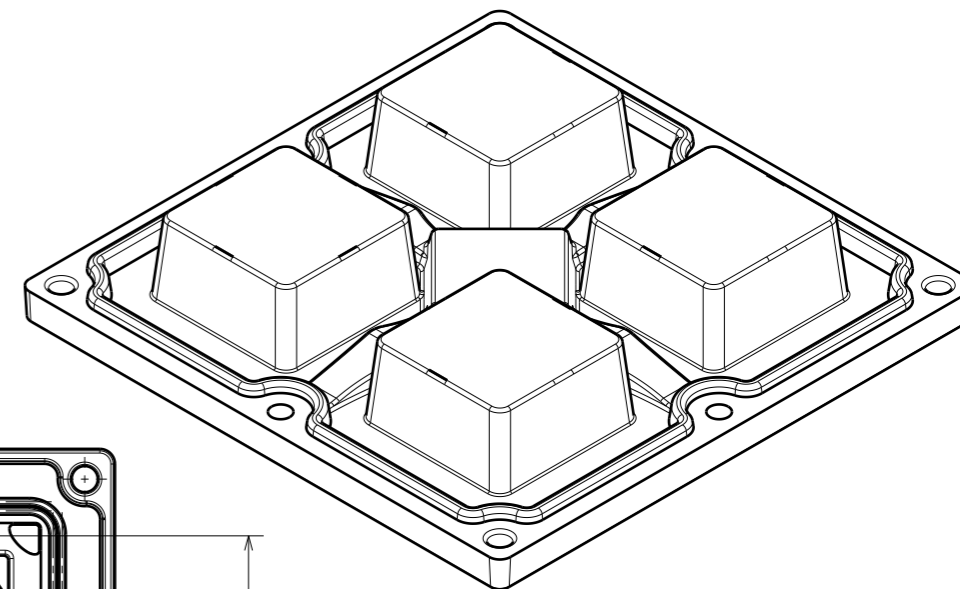

16.4

Bottom view  
Scale: 1:1

Isometric view  
Scale: 1:1

Front view  
Scale: 1:1

Rear view  
Scale: 1:1

INDEX	PART NO	DESCRIPTION	MATERIAL	COLOUR
1	C15766	HB-2X2MX-8-M	PMMA	
	C15757	STRADA-2X2MX-8-SEAL	Silicone	

Tolerances if not otherwise shown  
According to DIN ISO 2768-1  
Linear measures:  
Up to 30mm class M, otherwise class C.  
According to DIN ISO 2768-2  
Form and position: class L

Ledil Oy  
Salorankatu 10  
FIN 24240 SALO  
Finland

SCALE	1:1	WEIGHT	46,8 g	SHEET	1/1
-------	-----	--------	--------	-------	-----

H

G

B

A